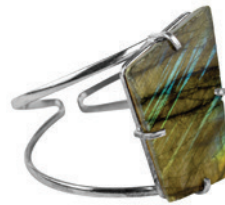

AMETHYST HEXAGON

GROUP B

#MIXWIRB2 US\$22.00

PYRITE

AMETHYST SLICE

AMETHYST SLICE

LABRADORITE

STALACTITE FLOWER

DRUZY

AMETHYST CLUSTER

AMETHYST CLUSTER

CITRINE CLUSTER

CITRINE CLUSTER

CABOCHON QUARTZ

CABOCHON QUARTZ

CABOCHON QUARTZ