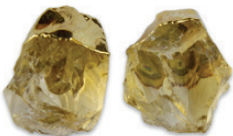

STUD EARRINGS

MOQ - 10 pcs PER COLOR AND PLATING

#MIXSTUD5 US$5.00

#QTZSTUD4 US$6.00

CITRINE